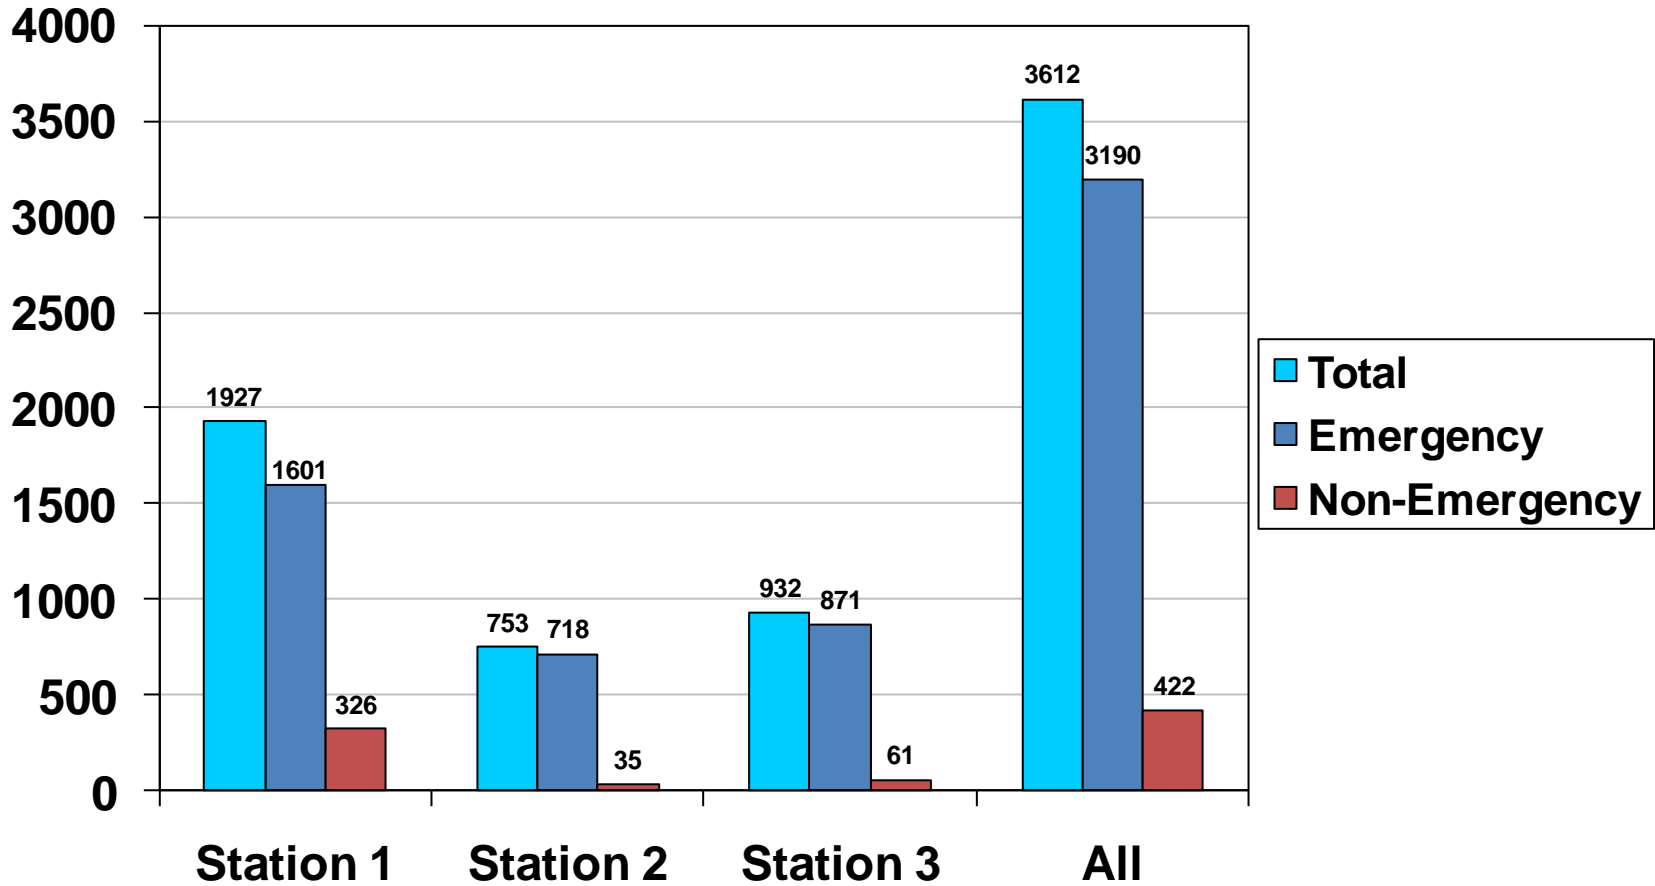

Run Totals - 2009

Run Totals by Time of Day - 2009

Runs